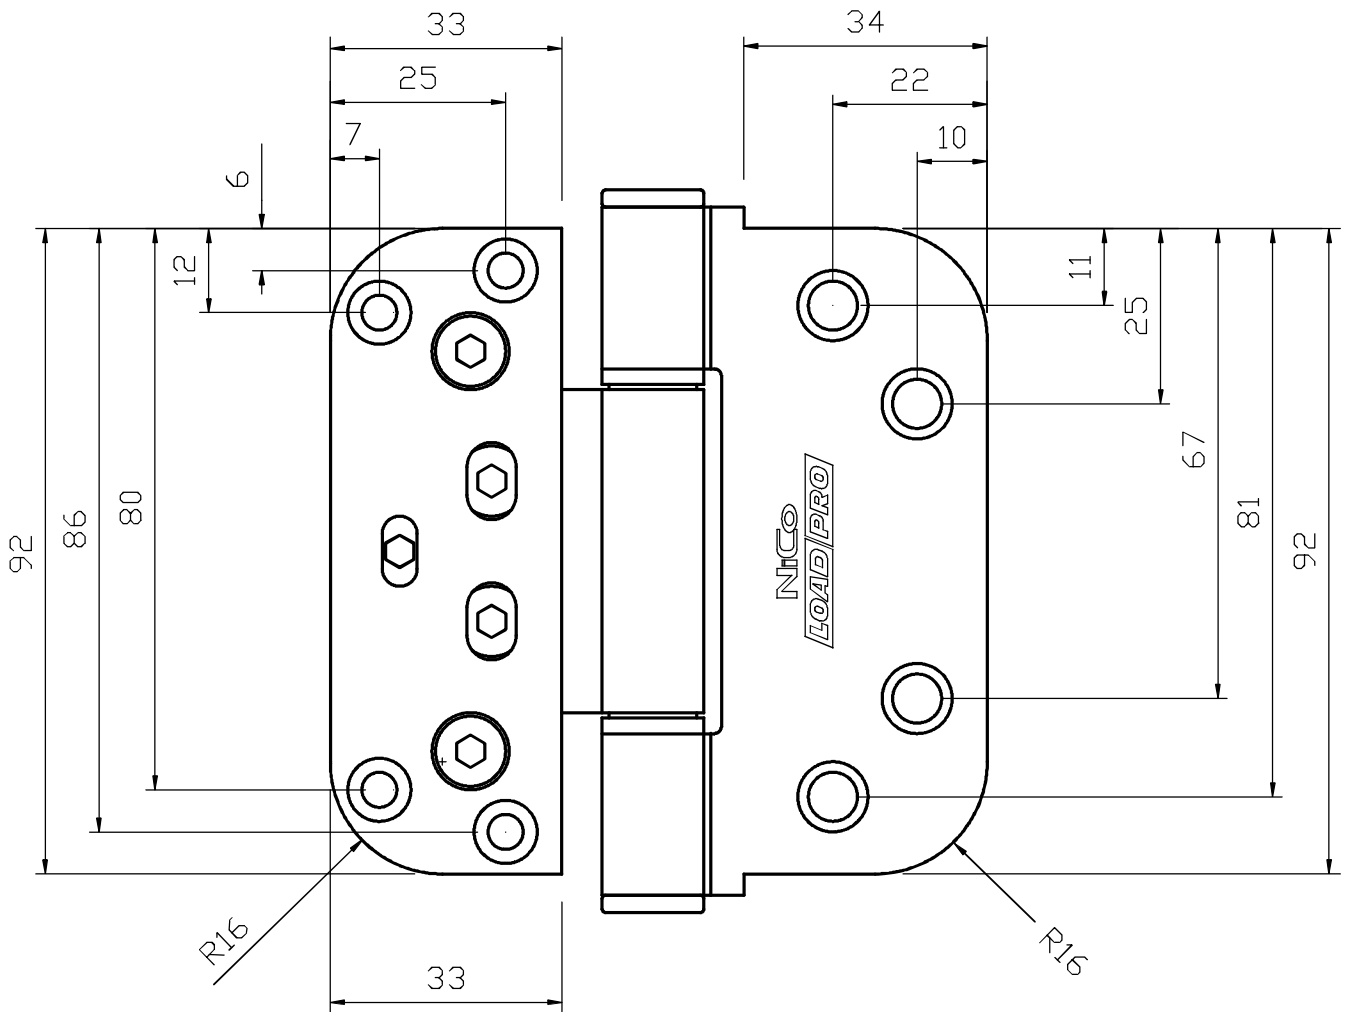

# 4915 3D ADJUSTABLE HINGE

Route 14mm deep into door & 2.7mm into frame

## HINGE SIDE ADJUSTMENT