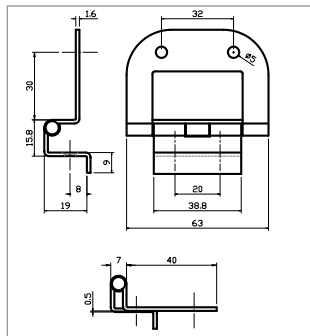

4072 – Locker Hinge for Plant-on Door

Grade:	CS4 Mild Steel
Finish:	Self colour for painting
Application:	Suitable for 10mm wooden or composite door
Sprung:	Adjustable tension
Fixing:	Rivets or screws (not supplied)
Availability:	To special order

**4073 Sprung or
Unsprung Hinge
for plant-on door**