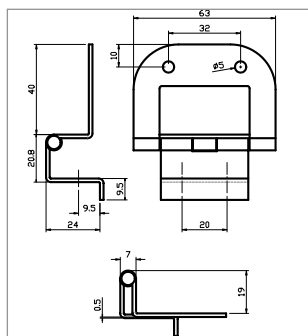

4065 – Locker Hinge for Inset Door

Grade: CS4 Mild Steel
Finish: Self colour for painting
Application: Suitable for 10mm wooden or composite door
Fixing: Rivets or screws (not supplied)
Availability: To special order

**4071 Hinge
for plant-on door**