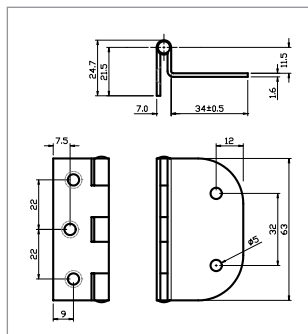

### 4063 – Locker Hinge for Inset Door

Grade: CS4 Mild Steel  
 Finish: Self colour for painting  
 Application: Suitable for 12mm wooden or composite door  
 Fixing: Rivets or screws (not supplied)  
 Availability: To special order