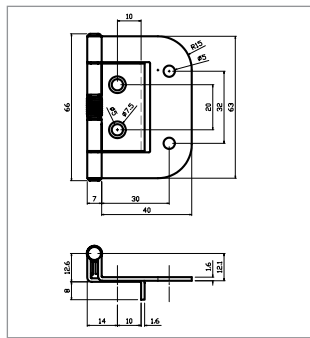

4072 – Locker Hinge for Plant-on Door

Grade:	CS4 Mild Steel
Finish:	Self colour for painting
Application:	Suitable for 10mm wooden or composite door
Sprung:	Adjustable tension
Fixing:	Rivets or screws (not supplied)
Availability:	To special order

4073 – Locker Hinge for Plant-on Door

Grade:	CS4 Mild Steel
Finish:	Self colour for painting
Application:	Suitable for 10mm wooden or composite door
Sprung option:	Adjustable tension
Fixing:	Rivets or screws (not supplied)
Availability:	To special order

4078 – Locker Hinge for Plant-on Door

Grade:	CS4 Mild Steel
Finish:	Self colour for painting
Application:	Suitable for 10mm wooden or composite door
Sprung:	Adjustable tension
Fixing:	Rivets or screws (not supplied)
Availability:	To special order

ISO 9001 Cert No: Q 09355

Nico Manufacturing Ltd

Oxford Road, Clacton-on-Sea
Essex CO15 3TJ, England.

Tel: 01255 422333

Fax: 01255 432909

E-mail: sales@nico.co.uk

Web: www.nico.co.uk