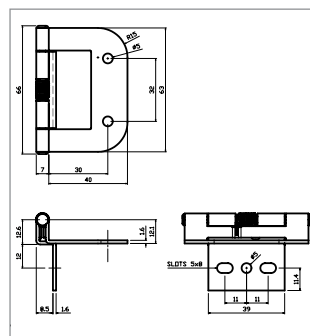

4073 – Locker Hinge for Plant-on Door

Grade:	CS4 Mild Steel
Finish:	Self colour for painting
Application:	Suitable for 10mm wooden or composite door
Sprung option:	Adjustable tension
Fixing:	Rivets or screws (not supplied)
Availability:	To special order