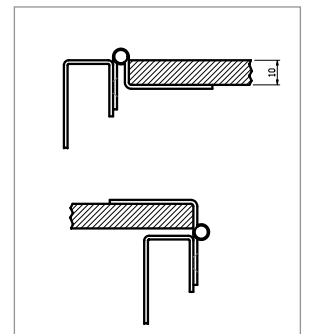

4063 – Locker Hinge for Inset Door

Grade: CS4 Mild Steel
Finish: Self colour for painting
Application: Suitable for 12mm wooden or composite door
Fixing: Rivets or screws (not supplied)
Availability: To special order

4065 – Locker Hinge for Inset Door

Grade: CS4 Mild Steel
Finish: Self colour for painting
Application: Suitable for 10mm wooden or composite door
Fixing: Rivets or screws (not supplied)
Availability: To special order

4071 – Locker Hinge for Plant-on Door

Grade: CS4 Mild Steel
Finish: Self colour for painting
Application: Suitable for 15mm wooden or composite door
Fixing: Rivets or screws (not supplied)
Availability: To special order