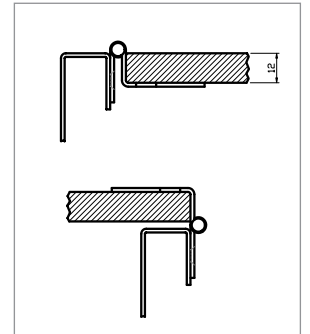

**4063 Hinge  
for inset doors**

### 4063 – Locker Hinge for Inset Door

Grade: CS4 Mild Steel  
 Finish: Self colour for painting  
 Application: Suitable for 12mm wooden or composite door  
 Fixing: Rivets or screws (not supplied)  
 Availability: To special order