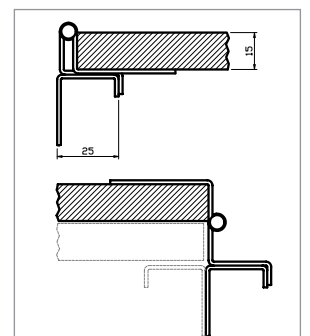

**4071 Hinge
for plant-on door**

4071 – Locker Hinge for Plant-on Door

Grade: CS4 Mild Steel
Finish: Self colour for painting
Application: Suitable for 15mm wooden or composite door
Fixing: Rivets or screws (not supplied)
Availability: To special order